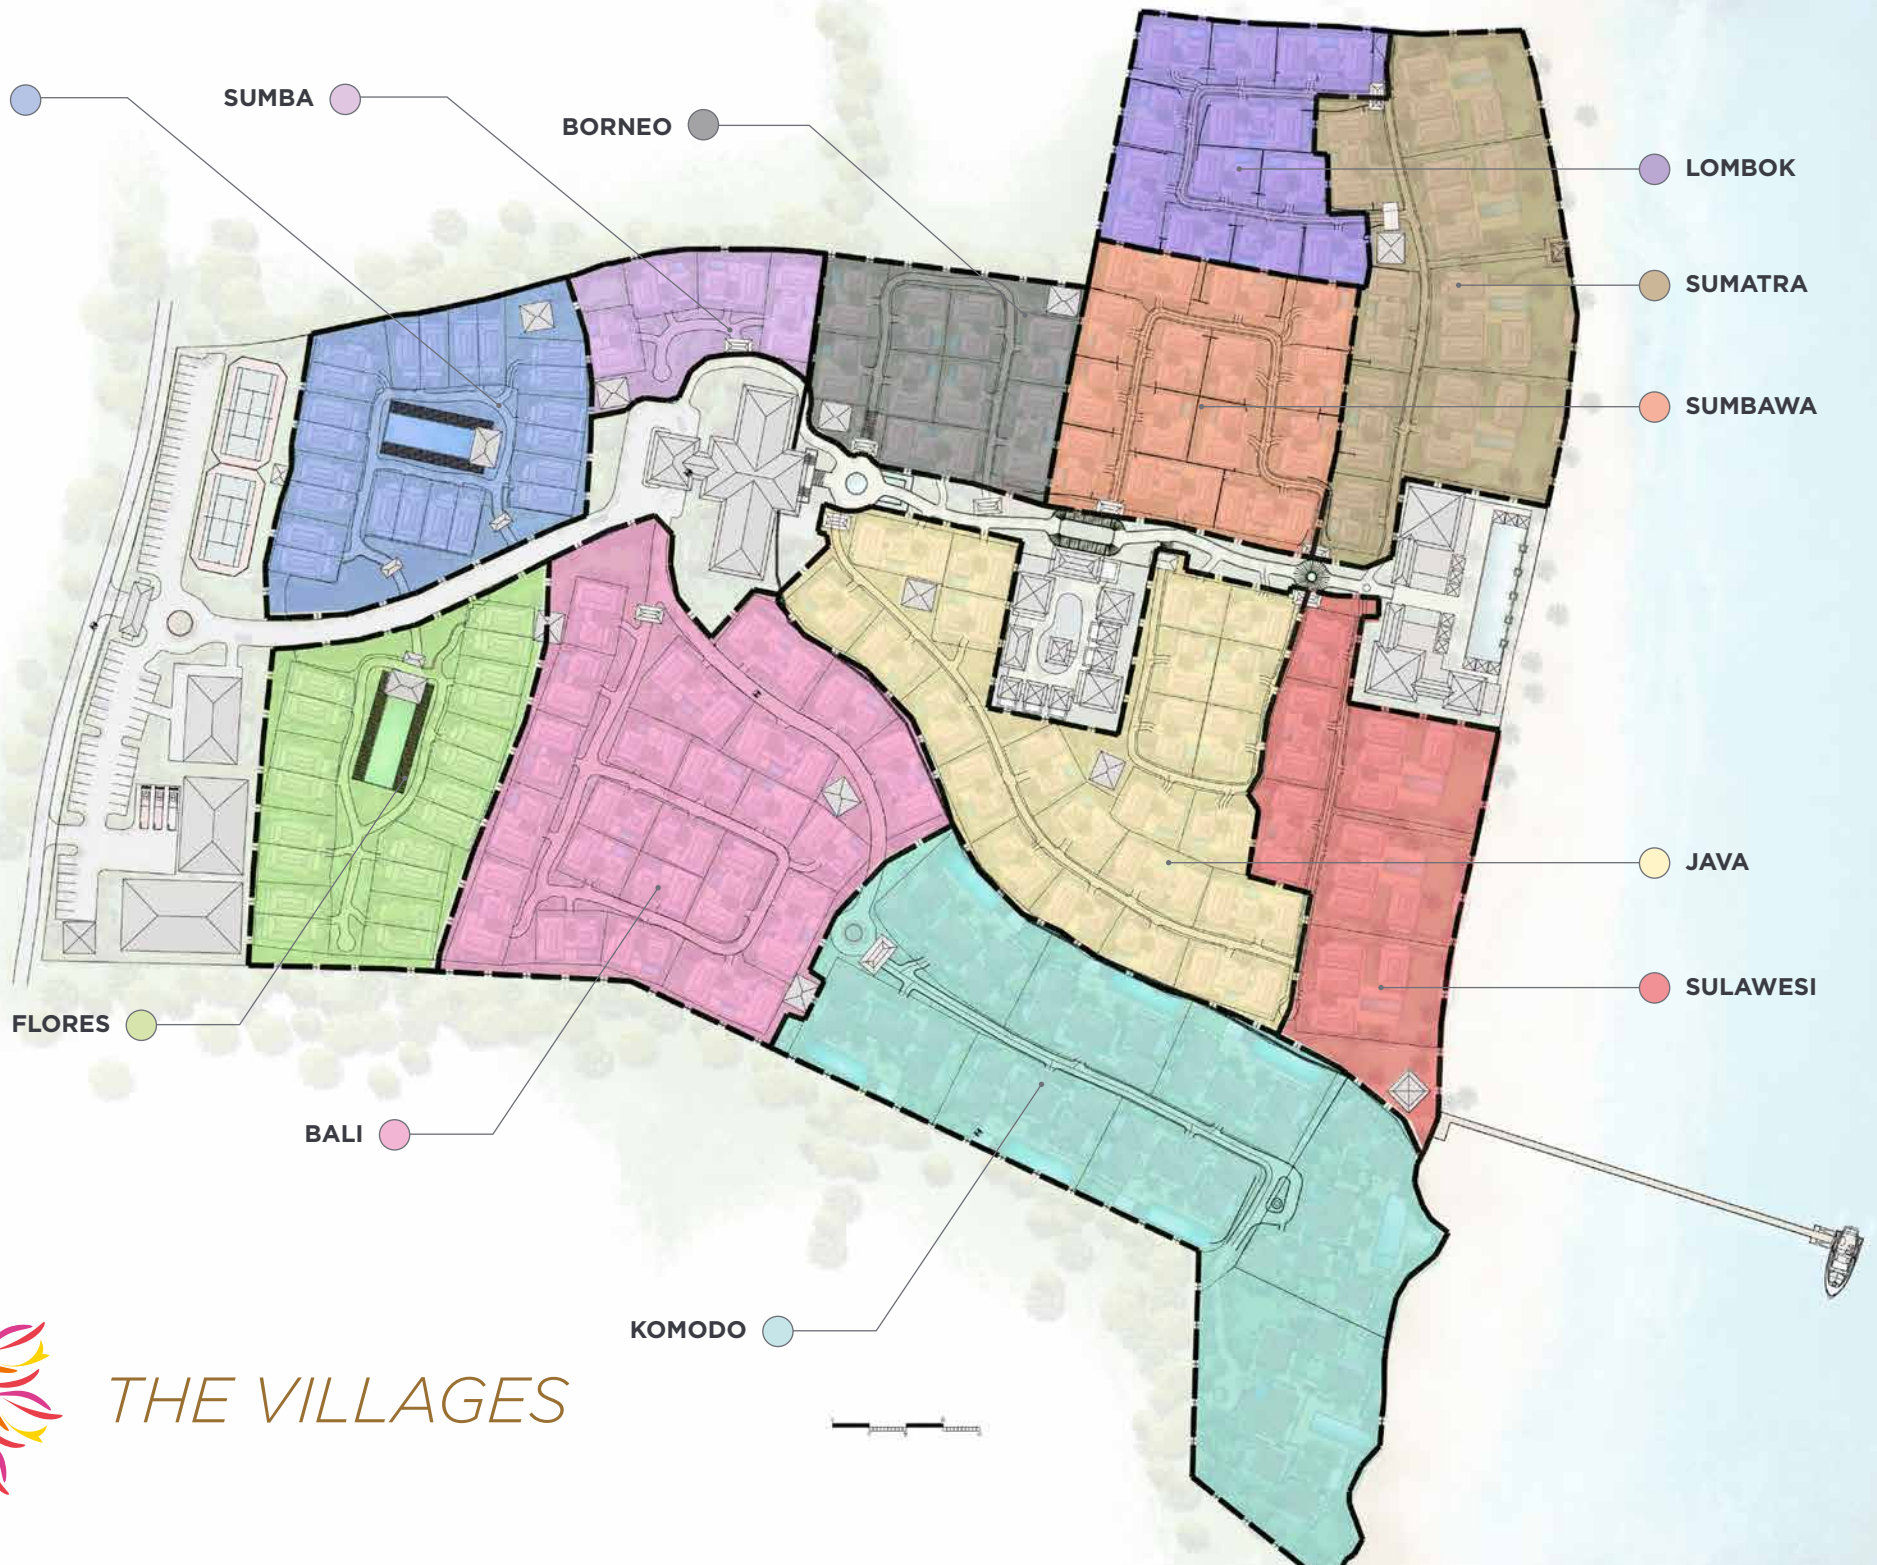

# MASTERPLAN

THE  
GALERI  
BEACH RESORT & RESIDENCES  
LOMBOK

The rich cultural mosaic of Indonesia is matched only by the extraordinary diversity of its geography. The Galeri Beach Resort & Residences seeks to honour this strong sense of place and life - to capture the allure and magic that is Indonesia's hallmark and signature.

MOJO

SUMBA

BORNEO

LOMBOK

SUMATRA

SUMBAWA

JAVA

SULAWESI

# THE VILLAGES

## THE MASTERPLAN